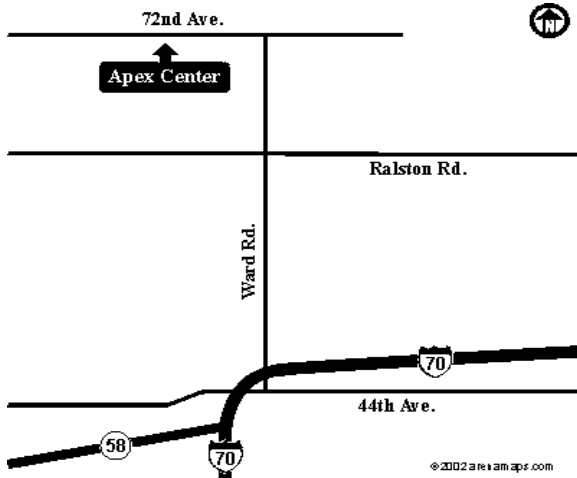

Apex Center
13150 W. 72nd Ave.
Arvada, CO 80005
303-403-2598

Driving Instructions:
From I-70: Take I-70 to Ward Rd. exit. Go North on Ward Rd. to 72nd Ave. (Ward dead ends at 72nd). Go west (left) 2 1/2 blocks on 72nd to the Apex Center Ice Arena, which is on the left side of the road.

Ice Centre at The Promenade
10710 Westminster Blvd.
Westminster, CO 80020
303-469-2100

Driving Instructions:
From US-36: US-36 to Church Ranch Blvd. exit. Go East on Church Ranch Blvd. (which becomes 104th Ave.) to Westminster Blvd. Turn left on Westminster Blvd. and enter Ice Centre at the Promenade parking lot.
From I-25: Take 104th Ave. exit 221. Go West on 104th to Westminster Blvd. Turn Right on Westminster Blvd. and enter the Ice Centre at the Promenade parking lot.

Sports Stable at Superior
One Superior Drive
Superior, CO 80027
303-494-4777

Driving Instructions:
From Boulder: US-36 east (towards Denver) to the Superior/Louisville exit. At McCaslin Blvd., turn right. At Superior Drive, turn left which is just past Coal Creek.
From Denver: US-36 west (towards Boulder) to the Superior/Louisville exit. At McCaslin Blvd., turn left. At Superior Drive, turn left which is just past Coal Creek.