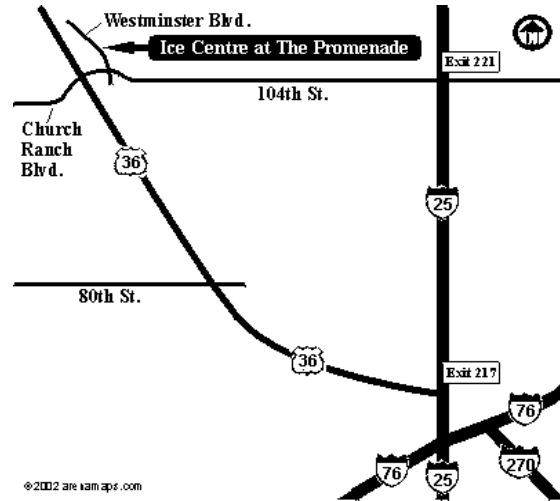

Apex Center
13150 W. 72nd Ave.
Arvada, CO 80005
303-403-2598

Driving Instructions:
From I-70: Take I-70 to Ward Rd. exit. Go North on Ward Rd. to 72nd Ave. (Ward dead ends at 72nd). Go west (left) 2 1/2 blocks on 72nd to the Apex Center Ice Arena, which is on the left side of the road.

Ice Centre at The Promenade
10710 Westminster Blvd.
Westminster, CO 80020
303-469-2100

Driving Instructions:
From US-36: US-36 to Church Ranch Blvd. exit. Go East on Church Ranch Blvd. (which becomes 104th Ave.) to Westminster Blvd. Turn left on Westminster Blvd. and enter Ice Centre at the Promenade parking lot.
From I-25: Take 104th Ave. exit 221. Go West on 104th to Westminster Blvd. Turn Right on Westminster Blvd. and enter the Ice Centre at the Promenade parking lot.

Sports Stable at Superior
One Superior Drive
Superior, CO 80027
303-494-4777

Driving Instructions:
From Boulder: US-36 east (towards Denver) to the Superior/Louisville exit. At McCaslin Blvd., turn right. At Superior Drive, turn left which is just past Coal Creek.
From Denver: US-36 west (towards Boulder) to the Superior/Louisville exit. At McCaslin Blvd., turn left. At Superior Drive, turn left which is just past Coal Creek.