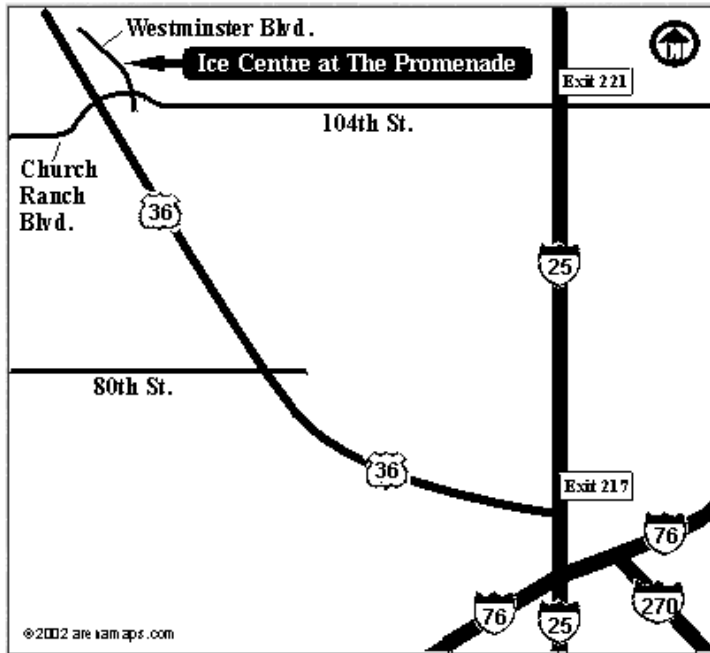

WESTERN GIRLS  
REGIONAL  
INTERNATIONAL  
SILVER STICK  
TOURNAMENT

2015

**10710 Westminster Blvd.**

**Westminster, CO 80020**

**303-469-2100**

Driving Instructions:

**From US 36** – US 36 to Church Ranch Blvd exit. Go east on Church Ranch Blvd (which becomes 104<sup>th</sup> Ave) to Westminster Blvd and enter Ice Centre at the Promenade parking lot.

**From I-25** – Take 104<sup>th</sup> Ave exit 221. Go west on 104<sup>th</sup> Ave to Westminster Blvd. Turn right on Westminster Blvd and enter the Ice Centre at the Promenade parking lot.

Dear Participants and Fans,